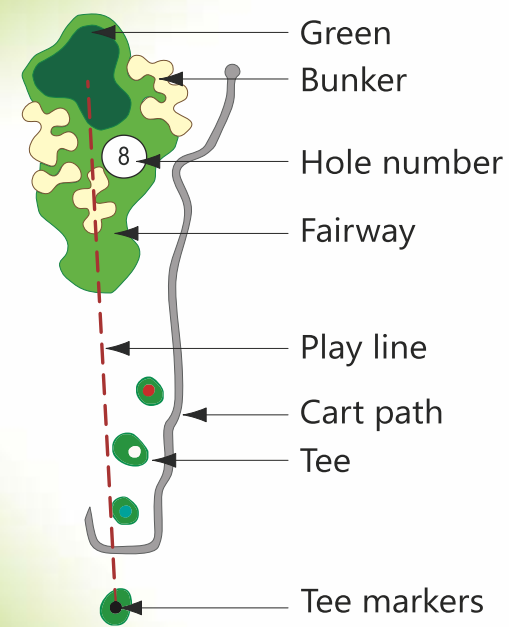

← TO MYSORE

STATE HIGHWAY # 33

TO BANNUR →

Eagleburg The Golf Resort

18-Hole International Standard Golf Course

Resort Sports & Leisure

- Golf Academy & Driving Range
- Golf Pro Shop
- Virtual Reality Games
- Swimming
- Bowling
- Basketball Court
- Futsal
- Volleyball Court
- Indoor Shuttle
- Squash
- Kids Play Area
- Gym & Spa

- Bar ● F&B ● Coffee Shop
- Rooms/Accommodation
- Convention/Meeting Hall

Future Development

Eagleburg Enclave

- Plotted area (2,000 - 10,000 sq. ft.)
- Apartments
- Civic Amenities
- Cement Concrete Roads (18 m & 12 m)
- Manmade Waterbodies
- Parks & playgrounds
- Compound Wall

Enclave Sports & Leisure

- Volleyball Court
- Basketball Court
- Tennis Court
- Cricket Practice Area
- Outdoor Gym
- Pyramid Meditation Center
- Walking Trails
- Kids Play Area

Not to scale